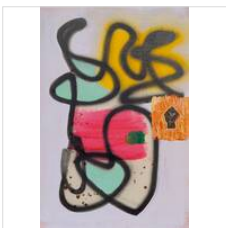

\$600

**MAX PRESNEILL**

CUT, 2023

Denim jacket, old paint, with patches and pins, chain

32 × 24 × 3 in

81.3 × 61 × 7.6 cm

\$3,000

**MAX PRESNEILL**