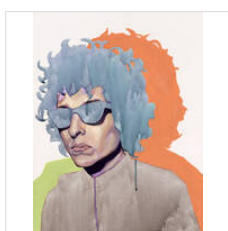

**JORIN BOSSEN**

Bob Dylan, 2016  
Oil, Acrylic and Pastel Pencil on Canvas

24 × 18 in  
61 × 45.7 cm

\$3,500

**ABDA COLLECTIVE**

Rug Shape Series #4 (Green Blob), 2023  
Tufted rug

23 1/2 × 15 1/4 in  
59.7 × 38.7 cm