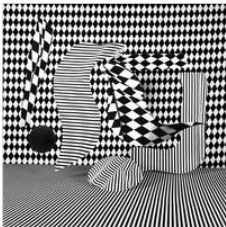

CURTIS STAGE

Sending Smoke Signals, 2022
Photograph (Archival Giclée Print on Archival Artist Paper)

24 × 24 in
61 × 61 cm

$1,500