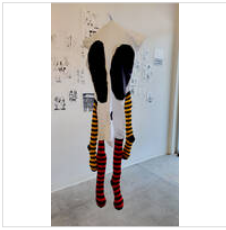

JON PYLYPCHUK
Untitled (Ghost), 2023
Fabric, inflatable beach ball

54 × 24 × 12 in
137.2 × 61 × 30.5 cm

$2,400