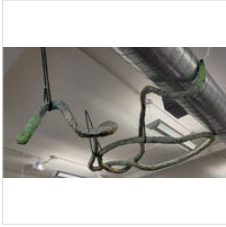

TRULEE HALL
Serpents' Tail Tale, 2018
Paper Mache, Wood, Metal, Acrylic, Resin, Fish Tank Rocks

48 × 72 × 48 in
121.9 × 182.9 × 121.9 cm

$9,000