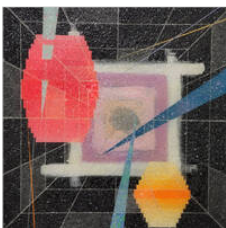

25 1/2 × 20 in  
64.8 × 50.8 cm

\$1,200

**BRANTE FLORES**

PORTALZ 3, 2023  
Mixed Media, Vinyl Paint, Crushed Glass, & Resin on Canvas

48 × 48 in  
121.9 × 121.9 cm

\$8,000

**BRANTE FLORES**

PORTALZ 2, 2022  
Mixed Media, Vinyl Paint, Acrylic Paint, Spray Paint, Crushed Glass on Canvas