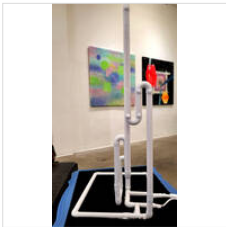

RANDY COLOSKY

The Way We Were, 2023
Refrigeration unit, copper tube, Freon, absorbent carpet, oak table, electricity

51 × 30 × 23 in
129.5 × 76.2 × 58.4 cm

$15,000