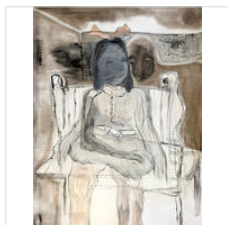

The [LA] Living Room

Jul 21, 2023 - Aug 21, 2023 · 1074 Gayley Ave., Los Angeles, US

OBJET A.D

Her Warbling, She Whinnied, 2023
Charcoal, Oil, ad Oil stick on Paper

24 × 18 in
61 × 45.7 cm

$4,500