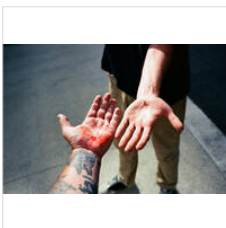

\$600

**IRA INGRAM**

Geoff McFetridge, 2023  
Photograph

8 × 12 in  
20.3 × 30.5 cm

\$600

**IRA INGRAM**

Me and Madars, Lisbon, 2023  
Photograph

8 × 12 in  
20.3 × 30.5 cm